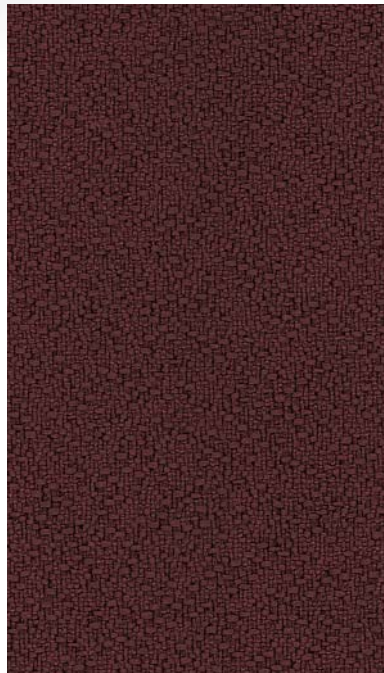

SEDONA

color scheme sample

- A** Laminate
- B** Fabric
- C** Powder / Case
- D** Edge

Powder / Case: White Aluminum

Fabric: Anchorage Amber

Laminate: Sheer Mesh

Edge: Satin Gray

Note: Console undercarriage is always black.

Fabric: Anchorage Asteroid

Laminate: Fine Sycamore

Case / Edge: Charcoal

Note: Console undercarriage is always black.

Color Scheme Approved by: _____

OLYMPIA

color scheme sample

- A Laminate
- B Fabric
- C Powder
- D Case / Edge

Powder: Charcoal

Fabric: Mingle Carbon

Laminate: Misted Zephyr

Case / Edge: Charcoal

Note: Console undercarriage is always black.

Color Scheme Approved by: _____

AUGUSTA

color scheme sample

- A Laminate
- B Fabric
- C Powder
- D Case / Edge

Powder: Slate

Fabric: Anchorage Henna

Laminate: Tendu

Case / Edge: Slate

Note: Console undercarriage is always black.

Color Scheme Approved by: _____

CAMBRIDGE