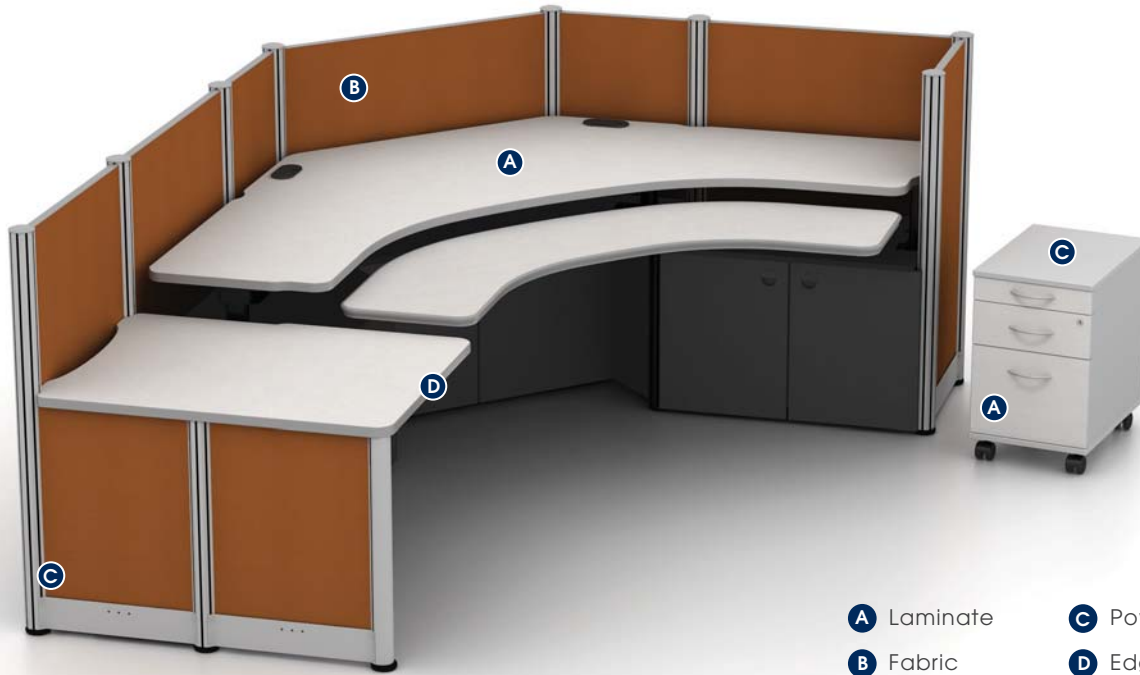

SEDONA

color scheme sample

- A** Laminate
- B** Fabric
- C** Powder / Case
- D** Edge

Powder / Case: White Aluminum

Fabric: Anchorage Amber

Laminate: Sheer Mesh

Edge: Satin Gray

Note: Console undercarriage is always black.

Note: Console undercarriage is always black.

Color Scheme Approved by: _____

ANCHORAGE

color scheme sample

- A** Laminate
- B** Fabric
- C** Powder
- D** Case / Edge

Powder: Slate

Fabric: Anchorage Quarry Blue

Laminate: Grey Mesh

Case / Edge: Slate

Note: Console undercarriage is always black.

Color Scheme Approved by: _____

AUSTIN

color scheme sample

- A Laminate
- B Fabric
- C Powder
- D Case / Edge

Powder: Charcoal