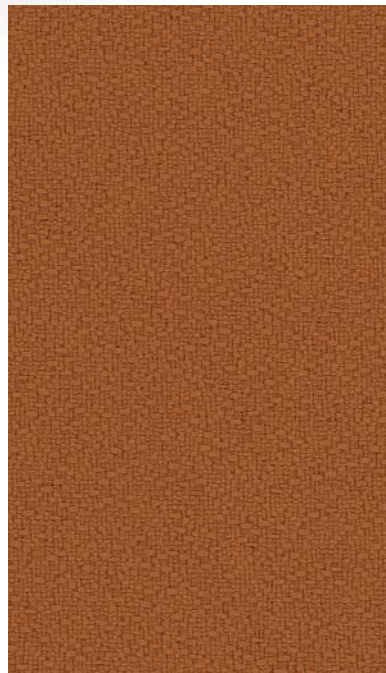

SEDONA

color scheme sample

- A** Laminate
- B** Fabric
- C** Powder / Case
- D** Edge

Powder / Case: White Aluminum

Fabric: Anchorage Amber

Laminate: Sheer Mesh

Edge: Satin Gray

Note: Console undercarriage is always black.

Color Scheme Approved by: _____

MANHATTAN

color scheme sample

- A Laminate
- B Fabric
- C Powder
- D Case / Edge

Powder: Satin Gray

Fabric: Anchorage Graphite

Laminate: Manhattan Glamour

Case / Edge: Satin Gray

Note: Console undercarriage is always black.

Color Scheme Approved by: _____

ANCHORAGE

color scheme sample

- A** Laminate
- B** Fabric
- C** Powder
- D** Case / Edge

Powder: Slate

Fabric: Anchorage Quarry Blue

Color Scheme Approved by: _____

ODESSA

color scheme sample

- A** Laminate
- B** Fabric
- C** Powder
- D** Case / Edge

Powder: Mica

Fabric: Anchorage Goose

Laminate: Pure Spun Yarn

Case / Edge: Jute