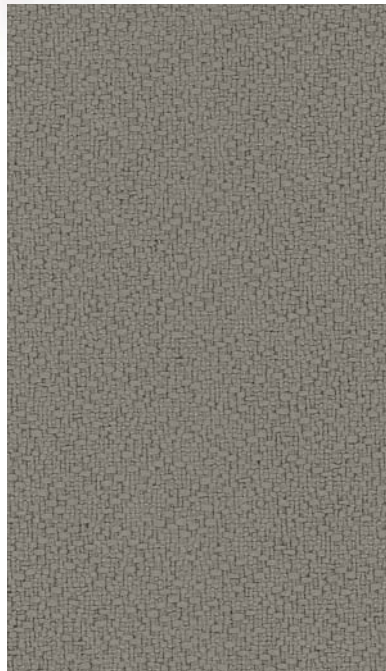

CORVALLIS

color scheme sample

- A** Laminate
- B** Fabric
- C** Powder
- D** Case / Edge

Powder: Slate

Fabric: Crosstown Cement

Laminate: Ochre Roletta

Case / Edge: Slate

Note: Console undercarriage is always black.

Color Scheme Approved by: _____

ODESSA

color scheme sample

- A** Laminate
- B** Fabric
- C** Powder
- D** Case / Edge

Powder: Mica

Fabric: Anchorage Goose

Laminate: Pure Spun Yarn

Case / Edge: Jute