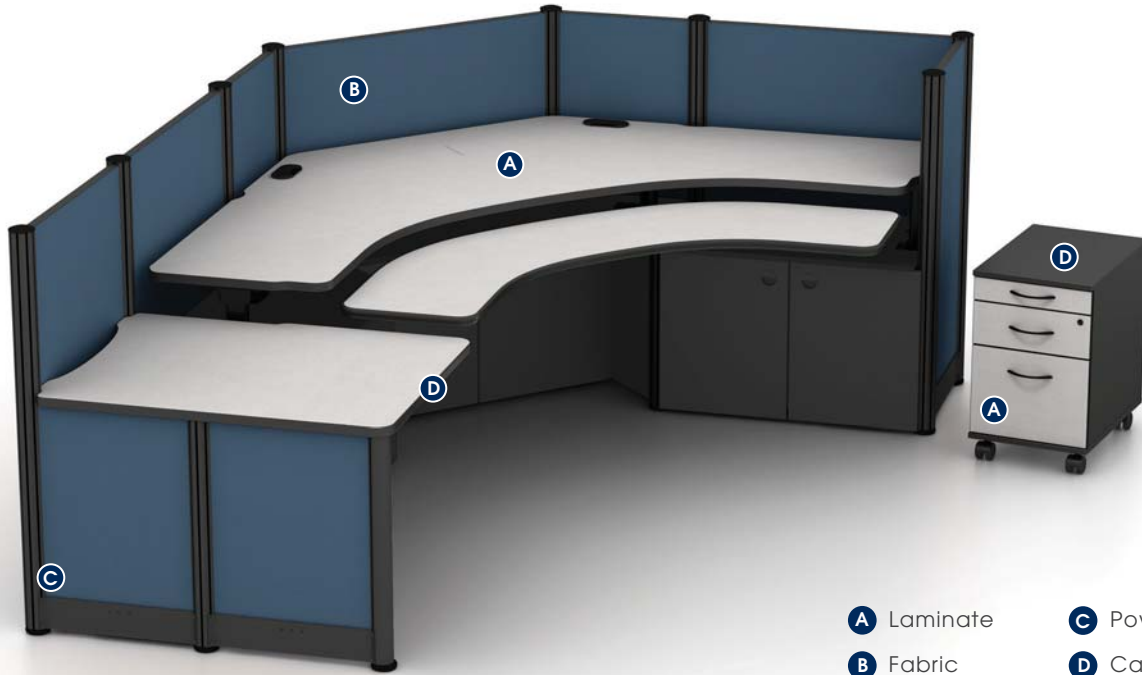

SEDONA

color scheme sample

- A** Laminate
- B** Fabric
- C** Powder / Case
- D** Edge

Powder / Case: White Aluminum

Fabric: Anchorage Amber

Laminate: Sheer Mesh

Edge: Satin Gray

Note: Console undercarriage is always black.

Note: Console undercarriage is always black.

Color Scheme Approved by: _____

ANCHORAGE

color scheme sample

- A** Laminate
- B** Fabric
- C** Powder
- D** Case / Edge

Powder: Slate

Fabric: Anchorage Quarry Blue

Laminate: Grey Mesh

Case / Edge: Slate

Note: Console undercarriage is always black.

Color Scheme Approved by: _____

AUSTIN

color scheme sample

- A Laminate
- B Fabric
- C Powder
- D Case / Edge

Powder: Charcoal