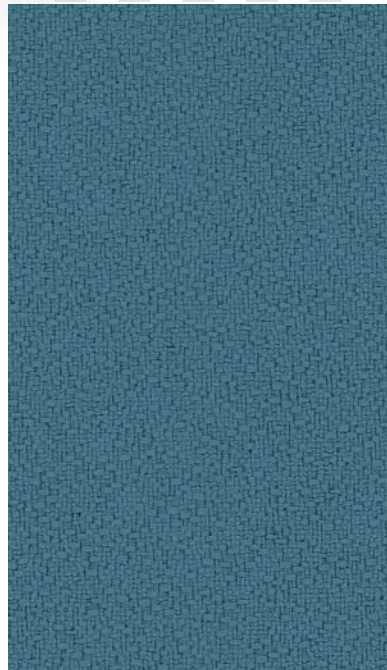

SEDONA

color scheme sample

- A** Laminate
- B** Fabric
- C** Powder / Case
- D** Edge

Powder / Case: White Aluminum

Fabric: Anchorage Amber

Laminate: Sheer Mesh

Edge: Satin Gray

Note: Console undercarriage is always black.

Note: Console undercarriage is always black.

Color Scheme Approved by: _____

ANCHORAGE

color scheme sample

- A** Laminate
- B** Fabric
- C** Powder
- D** Case / Edge

Powder: Slate

Fabric: Anchorage Quarry Blue

Laminate: Grey Mesh

Case / Edge: Slate

Note: Console undercarriage is always black.

Color Scheme Approved by: _____

AUSTIN

color scheme sample

- A Laminate
- B Fabric
- C Powder
- D Case / Edge

Powder: Charcoal

Fabric: Anchorage Asteroid

Laminate: Fine Sycamore

Case / Edge: Charcoal

Note: Console undercarriage is always black.

Color Scheme Approved by: _____

OLYMPIA

color scheme sample

- A Laminate
- B Fabric
- C Powder
- D Case / Edge