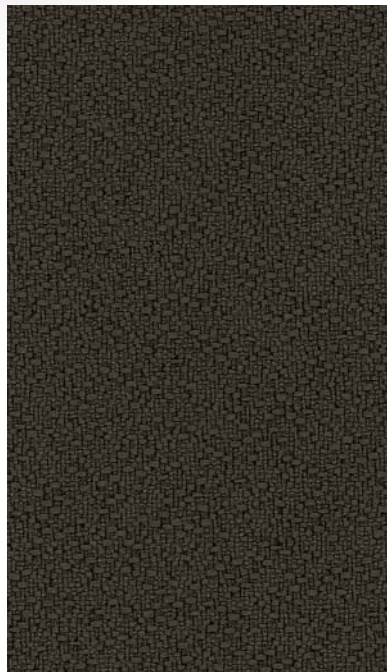

Powder: Charcoal

Fabric: Mingle Carbon

Laminate: Misted Zephyr

Case / Edge: Charcoal

Note: Console undercarriage is always black.

Color Scheme Approved by: _____

AUGUSTA

color scheme sample

- A Laminate
- B Fabric
- C Powder
- D Case / Edge

Powder: Slate

Fabric: Anchorage Henna

Laminate: Tendu

Case / Edge: Slate

Note: Console undercarriage is always black.

Color Scheme Approved by: _____

CAMBRIDGE

color scheme sample

- A** Laminate
- B** Fabric
- C** Powder
- D** Case / Edge

Powder: Mica

Fabric: Anchorage Fossil

Laminate: Loden Zephyr

Case / Edge: Slate

Note: Console undercarriage is always black.

Color Scheme Approved by: _____