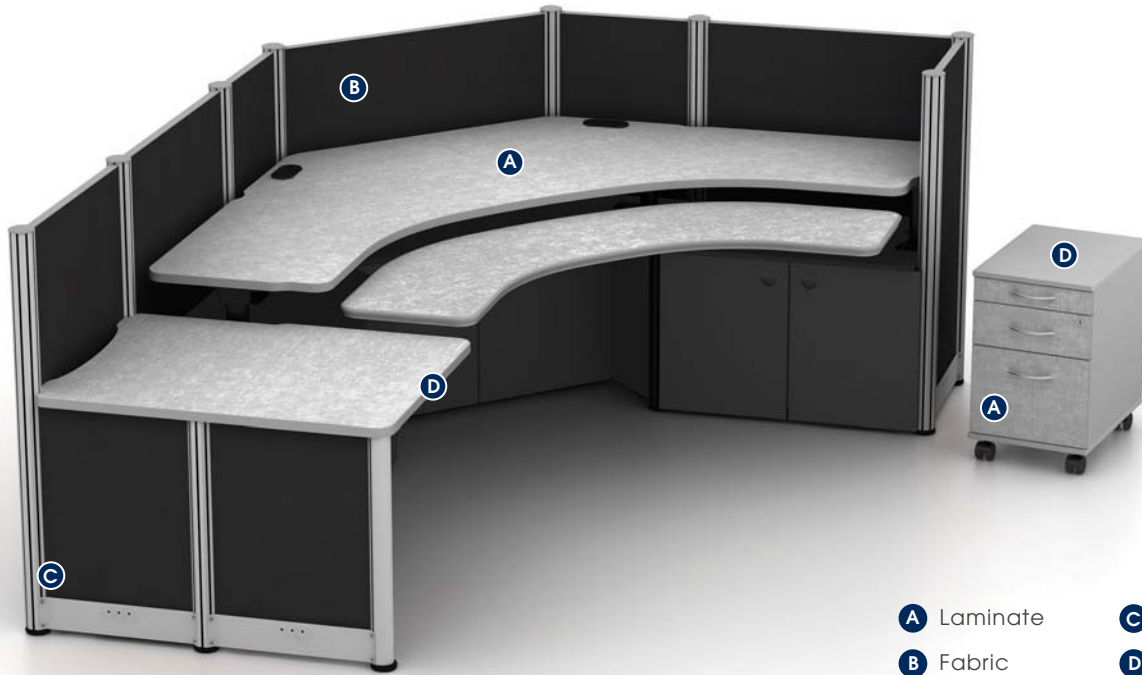

MANHATTAN

color scheme sample

- A Laminate
- B Fabric
- C Powder
- D Case / Edge