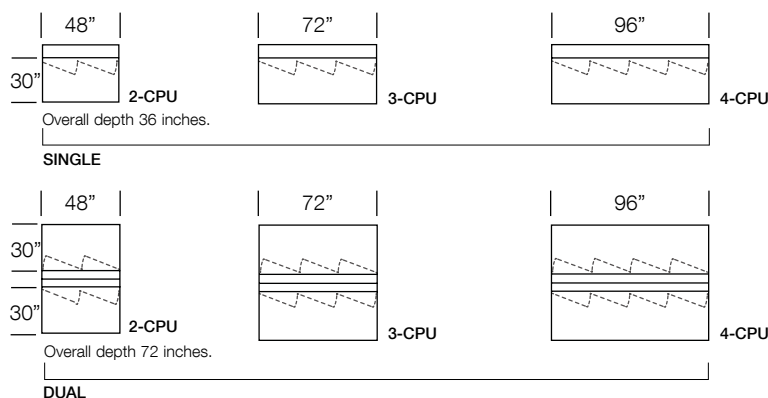

## STATEMENT OF LINE

RELAY offers one-sided and two-sided configurations. It is available in two versions - with CPU Storage or Remote/Blade Technology. Optional privacy screens are available in two heights and optional monitor mounts and task lights are available in various user-preferred configurations, contact Watson Customer Service for more information.

### CPU STORAGE

Maximum CPU size is 9 inches wide by 19 inches deep by 20 inches high.

		<b>Product</b>	
		MODEL NUMBER	PRICE
<b>Remote/Blade</b>			
Single	<b>D / W / H</b>		<b>S = Starter</b> <b>A = Adder</b>
	24 48 29	RESRM2448	2,250
	24 60 29	RESRM2460	2,400
	24 72 29	RESRM2472	2,550
	24 84 29	RESRM2484	2,750
	24 96 29	RESRM2496	2,900
	30 48 29	RESRM3048	2,300
	30 60 29	RESRM3060	2,450
	30 72 29	RESRM3072	2,600
	30 84 29	RESRM3084	2,800
	30 96 29	RESRM3096	2,950
Dual			
	24 48 29	REDRM2448	4,100
	24 60 29	REDRM2460	4,350
	24 72 29	REDRM2472	4,600
	24 84 29	REDRM2484	4,900
	24 96 29	REDRM2496	5,150
	30 48 29	REDRM3048	4,200
	30 60 29	REDRM3060	4,450
	30 72 29	REDRM3072	4,700
	30 84 29	REDRM3084	5,000
	30 96 29	REDRM3096	5,250
<b>CPU Storage</b>			
Single			
	30 48 29	RESPC3048	2,700
	30 72 29	RESPC3072	3,300
	30 96 29	RESPC3096	3,950
Dual			
	30 48 29	REDPC3048	5,000
	30 72 29	REDPC3072	6,100
	30 96 29	REDPC3096	7,250
<b>Screen</b>			
	<b>H / W</b>		PRICE
	13 48	REPR1348	510
	13 60	REPR1360	575
	13 72	REPR1372	590
	13 84	REPR1384	620
	13 96	REPR1396	1,020
	19 48	REPR1948	510
	19 60	REPR1960	575
	19 72	REPR1972	590
	19 84	REPR1984	620
	19 96	REPR1996	1,020