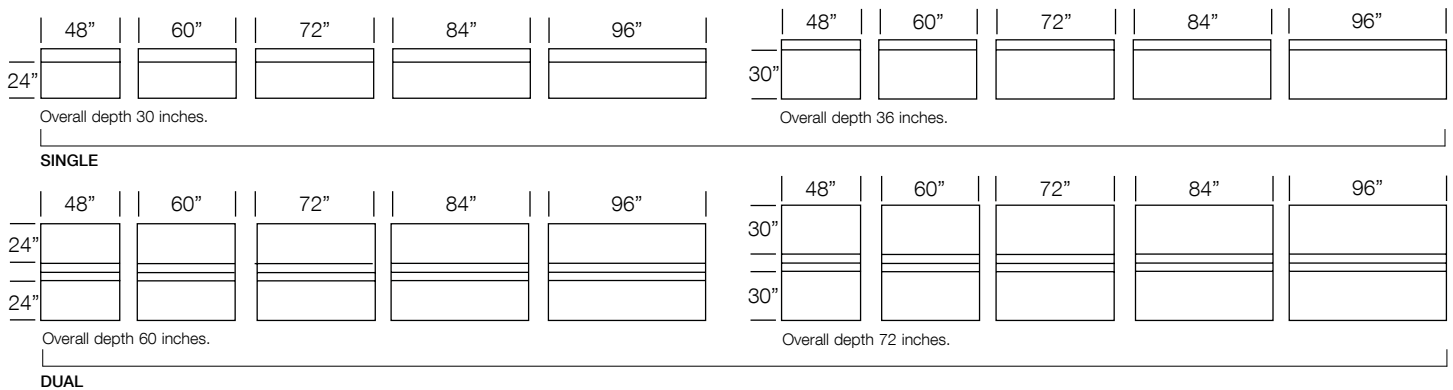

### CPU STORAGE

Maximum CPU size is 9 inches wide by 19 inches deep by 20 inches high.

		<b>Product</b>	
		MODEL NUMBER	PRICE
<b>Remote/Blade</b>			
Single	<b>D / W / H</b>		<b>S = Starter</b> <b>A = Adder</b>
	24 48 29	RESRM2448	2,250
	24 60 29	RESRM2460	2,400
	24 72 29	RESRM2472	2,550
	24 84 29	RESRM2484	2,750
	24 96 29	RESRM2496	2,900
	30 48 29	RESRM3048	2,300
	30 60 29	RESRM3060	2,450
	30 72 29	RESRM3072	2,600
	30 84 29	RESRM3084	2,800
	30 96 29	RESRM3096	2,950
Dual			
	24 48 29	REDRM2448	4,100
	24 60 29	REDRM2460	4,350
	24 72 29	REDRM2472	4,600
	24 84 29	REDRM2484	4,900
	24 96 29	REDRM2496	5,150
	30 48 29	REDRM3048	4,200
	30 60 29	REDRM3060	4,450
	30 72 29	REDRM3072	4,700
	30 84 29	REDRM3084	5,000
	30 96 29	REDRM3096	5,250
<b>CPU Storage</b>			
Single			
	30 48 29	RESPC3048	2,700
	30 72 29	RESPC3072	3,300
	30 96 29	RESPC3096	3,950
Dual			
	30 48 29	REDPC3048	5,000
	30 72 29	REDPC3072	6,100
	30 96 29	REDPC3096	7,250
<b>Screen</b>			
	<b>H / W</b>		PRICE
	13 48	REPR1348	510
	13 60	REPR1360	575
	13 72	REPR1372	590
	13 84	REPR1384	620
	13 96	REPR1396	1,020
	19 48	REPR1948	510
	19 60	REPR1960	575
	19 72	REPR1972	590
	19 84	REPR1984	620
	19 96	REPR1996	1,020

**Remote/Blade Power Details**

Size	Outlets
48 and 60 inch	8 upper and 8 lower
72, 84 and 96 inch	16 upper and 8 lower

**CPU Storage Power Details**

Size	Outlets
48 inch	8 upper and 16 lower
72 inch	16 upper and 16 lower
96 inch	16 upper and 16 lower